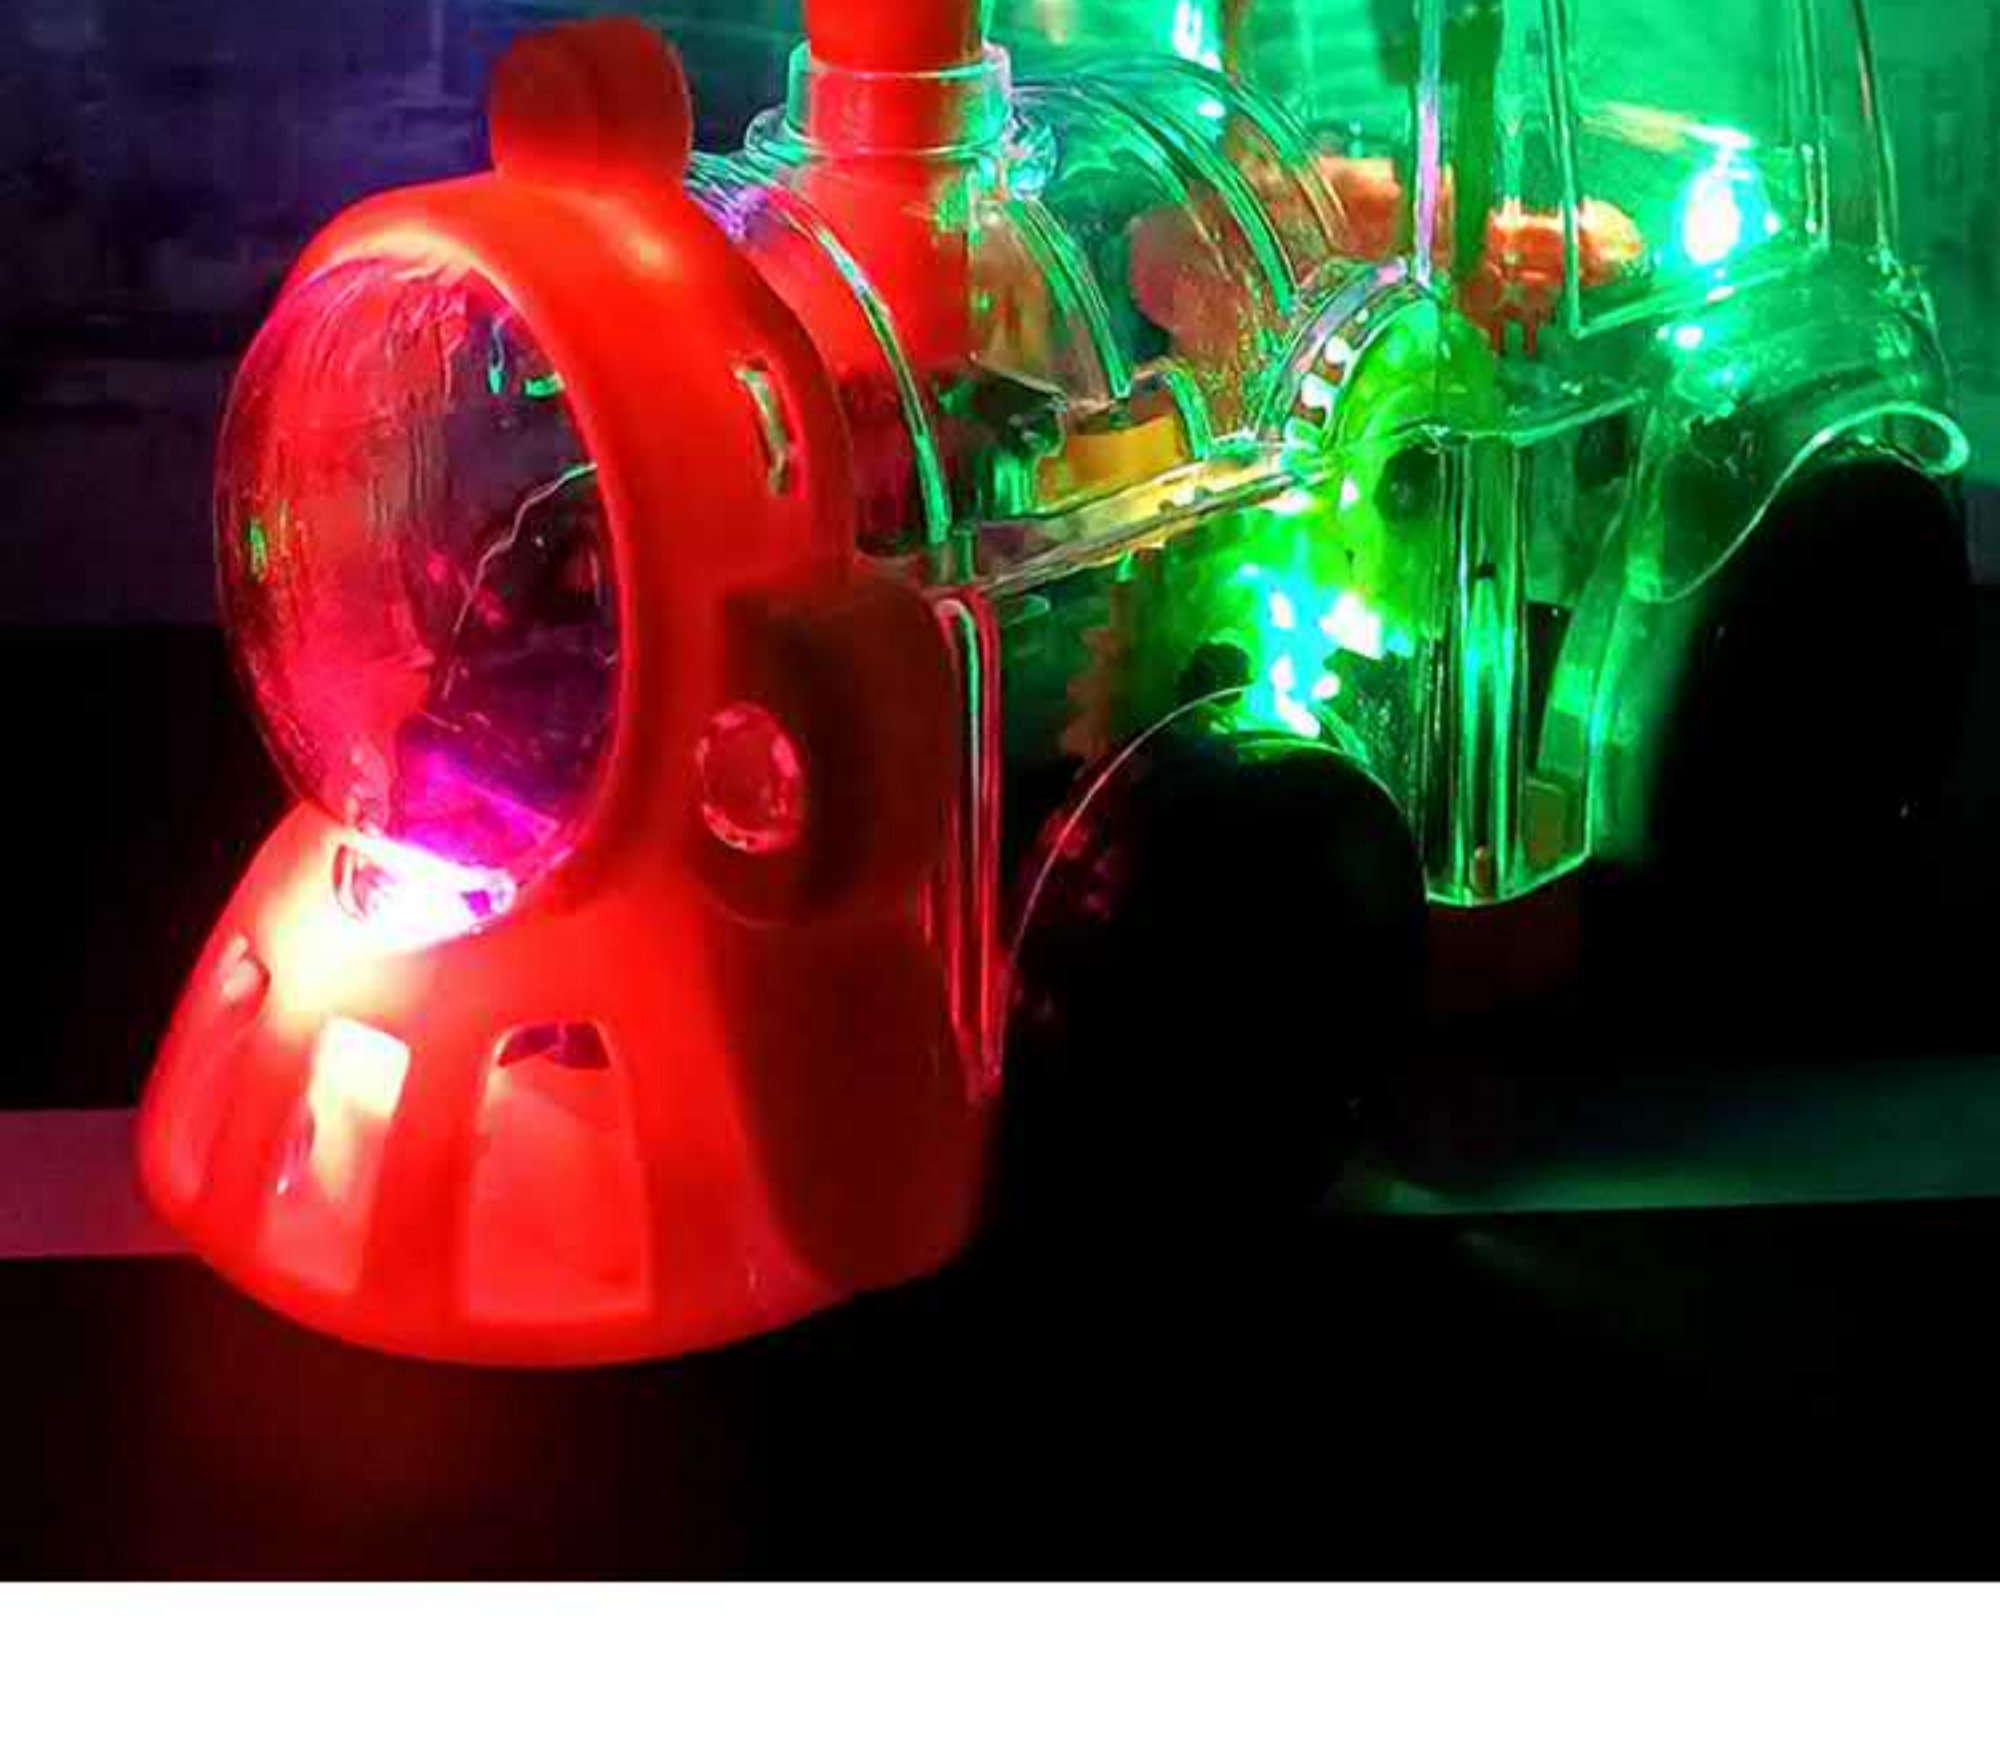

# ELECTRIC TRAIN TOY

# BRILLIANT LIGHT SHOW

CHIMNEY

CHIMNEY

WHEEL

THREE 1.5V BATTERIES

# PRODUCT DETAILS

UNIVERSAL WHEEL

LOCOMOTIVE

LOCOMOTIVE