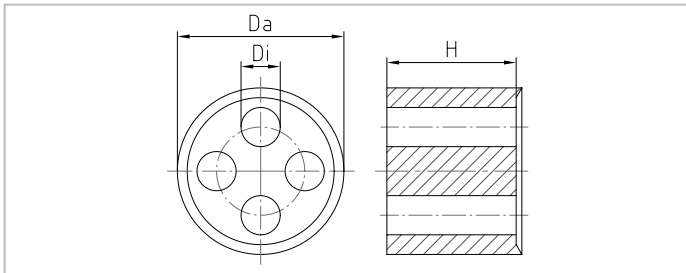

#### Properties

- sealing insert for the installation of several single cables

Temperature range -30 °C / +100 °C

Comment assembled in PERFECT series:  
50.0xx/zXz, 50.0xx, PAzzzz/zXz  
installation also possible in PERFECT series:  
50.0xx, 50.0xx PAzzzz, 50.1xx PAzzzz