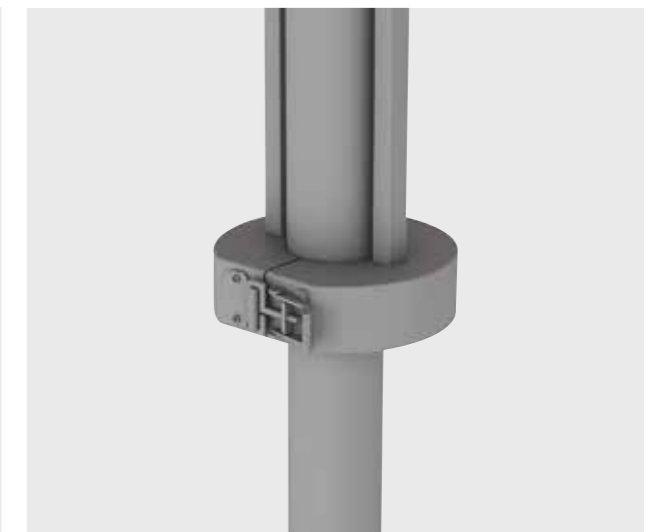

Under Valance	Closed Top	Kg
3x3 Lux Teles	2.15 m	3.80 m	30 kg
3.5x3.5 Lux Teles	2.15 m	3.90 m	35 kg
4x4 Lux Teles	2.15 m	3.95 m	40 kg

Tecnical details can change. Please correct it from the company.